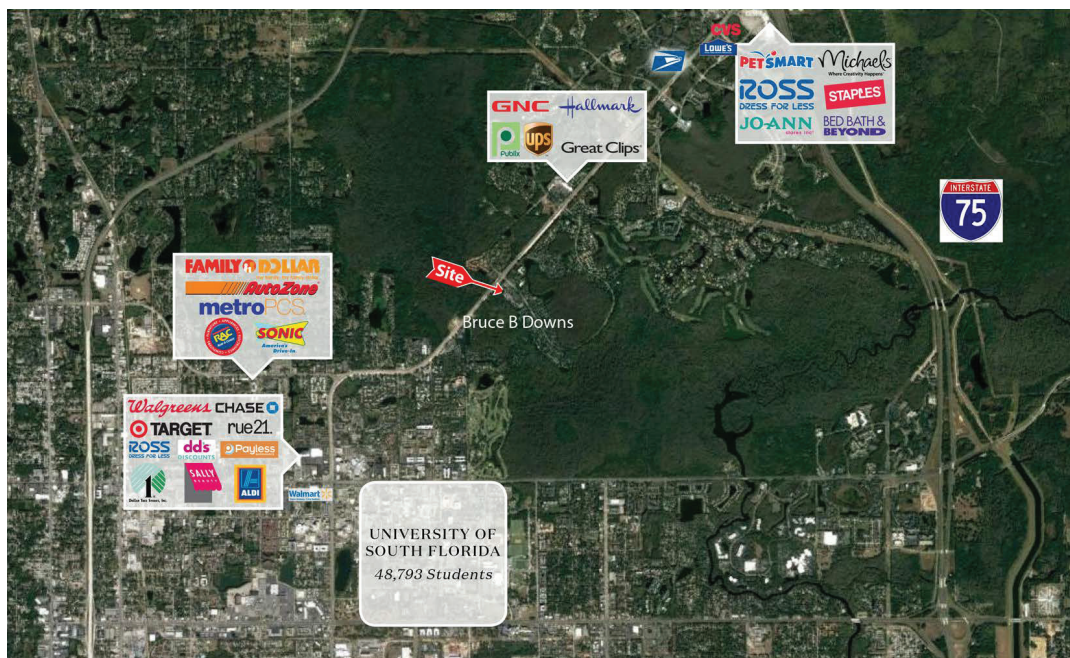

2202 S. MacDill Avenue | Tampa, FL 33629 | 813.251.3333

www.floridaretailpartners.com