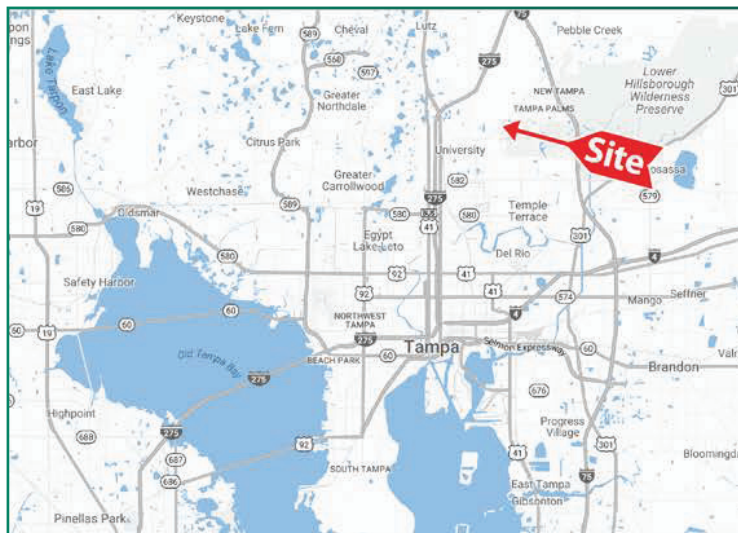

The Shoppes Of Amberly

FLORIDA
RETAIL PARTNERS
| Licensed Real Estate Broker |

15305-15367 Amberly Drive
Tampa, FL 33647

NO JUDGMENTS

DEMOGRAPHICS

	1 mile	3 mile	5 mile
Est. Population (2023)	9,240	88,859	201,693
Average HH Income	$89,260	$75,820	$87,343
Median Age	28.6 yrs.	30.3 yrs.	34.5 yrs.
Est. Employees	3,136	29,614	69,611

PROJECT/MARKET HIGHLIGHTS

- SEQ of Bruce B Downs Blvd & Amberly Drive
- 1.5 miles north of the University of South Florida (48,793 students)
- Prominent pylon signage on Bruce B Downs Blvd
- New Owner – over $1.0m in renovations just completed

Daily Traffic Count:

Bruce B Downs Blvd	60,000 VPD
Amberly Drive	10,000 VPD

FOR MORE INFORMATION CONTACT:

Kathryn Brandewie
kathryn@floridaretailpartners.com
214-578-7929

www.floridaretailpartners.com
2202 S. MacDill Avenue | Tampa, FL 33629

PARTNER **XTEAM**
RETAIL ADVISORS