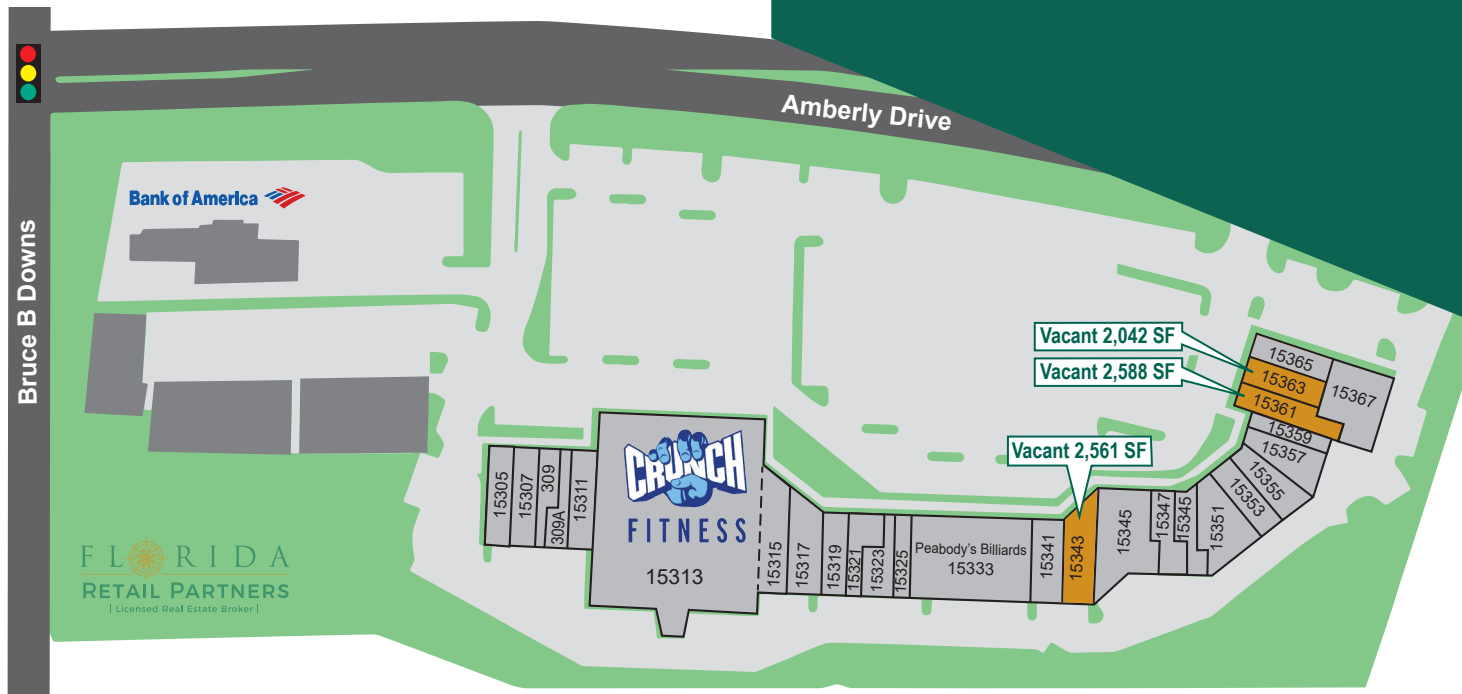

PROJECT/MARKET HIGHLIGHTS

- SEQ of Bruce B Downs Blvd & Amberly Drive
- 1.5 miles north of the University of South Florida (48,793 students)
- Prominent pylon signage on Bruce B Downs Blvd
- New Owner – over \$1.0m in renovations just completed
- Daily Traffic Count:

SUITE	TENANT	SF
15305	Tampa Paws	1,844
15307	New Identities Hair	2,040
15309	Tampa Pharmacy	1,360
15309A	Xtreme Body Nutrition	1,320
15311	Sake House Sushi	1,724
15313	Crunch Fitness	27,564
15315	Crunch Fitness	3,000
15317	Super Hot Asian	2,042
15319	Thai Ruby	1,856

SUITE	TENANT	SF
15321	Trend Nails	1,503
15323	All Dental Professional	1,649
15325	Green Planet Smoke Shop	1,187
15333	Peabody's Billiards	8,479
15341	Club Pilates	1,809
15343	AVAILABLE	2,561
15345	Raaga Indian Restaurant	3,870
15347	Republic Finance	1,569
15349	Making the Cut Barbers	1,415