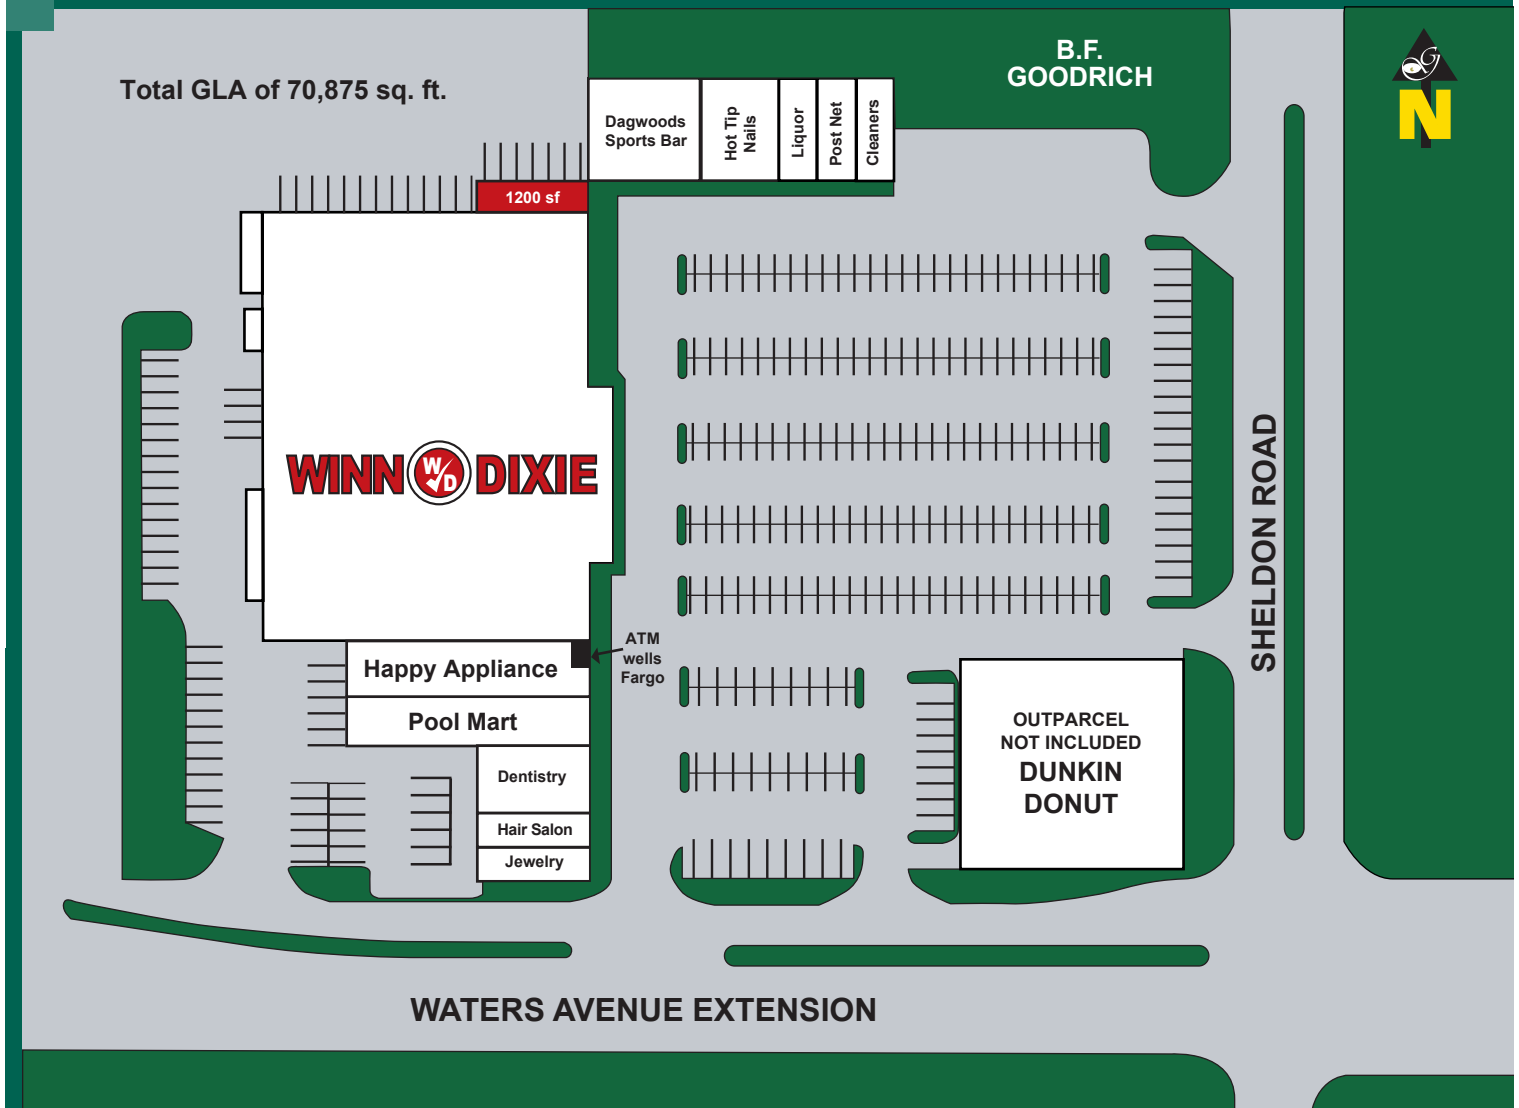

FOR LEASE

WOODLAKE PLAZA

8424 Sheldon Road • Tampa FL 33612

For More Information Contact:

PAT SUZANNE DEWITT

813-251-3333

Email: pattie@floridaretailpartners.com

www.floridaretailpartners.com